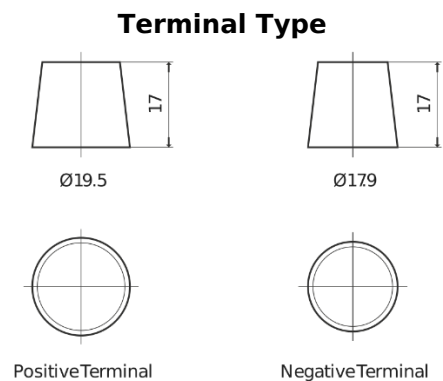

Product overview

Batteries for Trucks, Buses, Construction, Agriculture

StartPRO TG2254

Part number	TG2254
Technology	Flooded
EAN/GTIN	3661024057448
Voltage	12 V
Capacity	225 Ah
CCA	1200 A
Length	518 mm
Width	274 mm
Height	240 mm
Box size	D06
Polarity	ETN 4
Terminal Type	EN taper post
Hold Down	B0
Weights (subject of variation)	54.90 kg