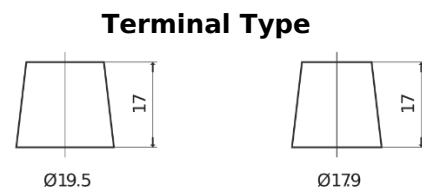

**Product overview**

Batteries for Trucks, Buses, Construction, Agriculture

**StartPRO TG2254**

Part number	TG2254
Technology	Flooded
EAN/GTIN	3661024057448
Voltage	12 V
Capacity	225 Ah
CCA	1200 A
Length	518 mm
Width	274 mm
Height	240 mm
Box size	D06
Polarity	ETN 4
Terminal Type	EN taper post
Hold Down	B0
Weights (subject of variation)	54.90 kg