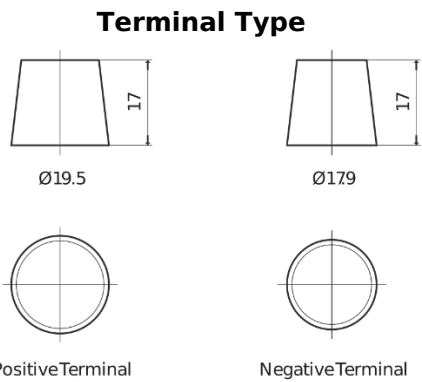

Product overview

Batteries for Trucks, Buses, Construction, Agriculture

StartPRO FG2254

Part number	FG2254
Technology	Flooded
EAN/GTIN	3661024047258
Voltage	12 V
Capacity	225 Ah
CCA	1200 A
Length	518 mm
Width	274 mm
Height	240 mm
Box size	D06
Polarity	ETN 4
Terminal Type	EN taper post
Hold Down	B0
Weights (subject of variation)	54.90 kg