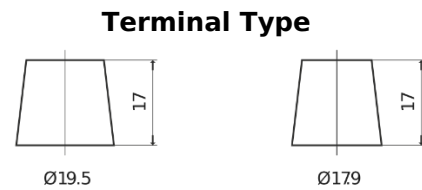

Product overview

Batteries for Trucks, Buses, Construction, Agriculture

StartPRO EG2254

Part number	EG2254
Technology	Flooded
EAN/GTIN	3661024037556
Voltage	12 V
Capacity	225 Ah
CCA	1200 A
Length	518 mm
Width	274 mm
Height	240 mm
Box size	D06
Polarity	ETN 4
Terminal Type	EN taper post
Hold Down	B0
Weights (subject of variation)	54.90 kg