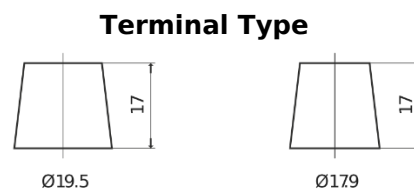

Product overview

Batteries for Trucks, Buses, Construction, Agriculture

StartPRO EG2254

Part number	EG2254
Technology	Flooded
EAN/GTIN	3661024037556
Voltage	12 V
Capacity	225 Ah
CCA	1200 A
Length	518 mm
Width	274 mm
Height	240 mm
Box size	D06
Polarity	ETN 4
Terminal Type	EN taper post
Hold Down	B0
Weights (subject of variation)	54.90 kg