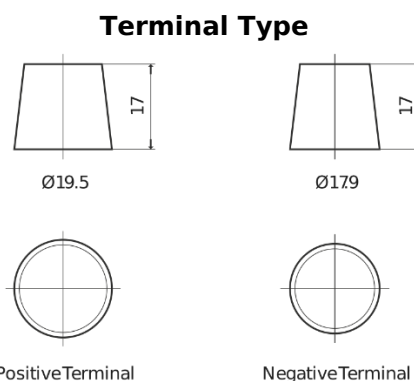

Product overview

Batteries for Trucks, Buses, Construction, Agriculture

StartPRO TG2253

Part number	TG2253
Technology	Flooded
EAN/GTIN	3661024057431
Voltage	12 V
Capacity	225 Ah
CCA	1200 A
Length	518 mm
Width	274 mm
Height	240 mm
Box size	D06
Polarity	ETN 3
Terminal Type	EN taper post
Hold Down	B0
Weights (subject of variation)	54.90 kg