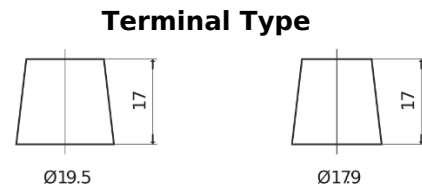

**Product overview**

Batteries for Trucks, Buses, Construction, Agriculture

**StartPRO FG2253**

Part number	FG2253
Technology	Flooded
EAN/GTIN	3661024047241
Voltage	12 V
Capacity	225 Ah
CCA	1200 A
Length	518 mm
Width	274 mm
Height	240 mm
Box size	D06
Polarity	ETN 3
Terminal Type	EN taper post
Hold Down	B0
Weights (subject of variation)	54.90 kg