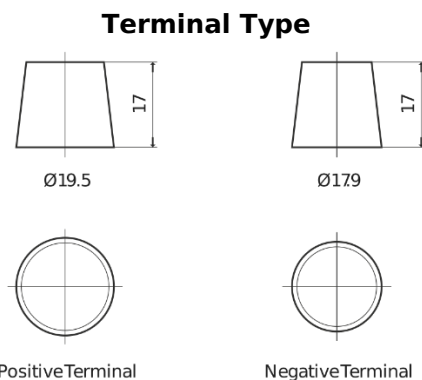

Product overview

Batteries for Trucks, Buses, Construction, Agriculture

StartPRO FG2253

Part number	FG2253
Technology	Flooded
EAN/GTIN	3661024047241
Voltage	12 V
Capacity	225 Ah
CCA	1200 A
Length	518 mm
Width	274 mm
Height	240 mm
Box size	D06
Polarity	ETN 3
Terminal Type	EN taper post
Hold Down	B0
Weights (subject of variation)	54.90 kg