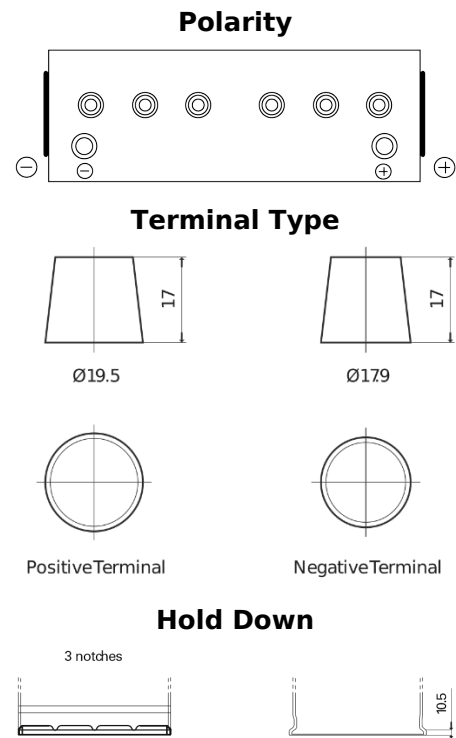

Product overview

Batteries for Trucks, Buses, Construction, Agriculture

StartPRO TG1402

Part number	TG1402
Technology	Flooded
EAN/GTIN	3661024055345
Voltage	12 V
Capacity	140 Ah
CCA	900 A
Length	508 mm
Width	175 mm
Height	205 mm
Box size	ATM
Polarity	ETN 0
Terminal Type	EN taper post
Hold Down	B1
Weights (subject of variation)	33.80 kg