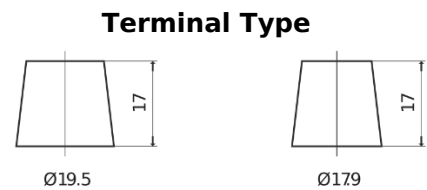

**Product overview**

Batteries for Trucks, Buses, Construction, Agriculture

**StartPRO EG2253**

Part number	EG2253
Technology	Flooded
EAN/GTIN	3661024037549
Voltage	12 V
Capacity	225 Ah
CCA	1200 A
Length	518 mm
Width	274 mm
Height	240 mm
Box size	D06
Polarity	ETN 3
Terminal Type	EN taper post
Hold Down	B0
Weights (subject of variation)	54.90 kg