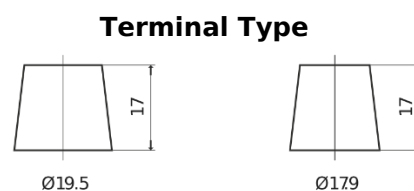

Product overview

Batteries for Trucks, Buses, Construction, Agriculture

StartPRO DG2253

Part number	DG2253
Technology	Flooded
EAN/GTIN	3661024026963
Voltage	12 V
Capacity	225 Ah
CCA	1200 A
Length	518 mm
Width	274 mm
Height	240 mm
Box size	D06
Polarity	ETN 3
Terminal Type	EN taper post
Hold Down	B0
Weights (subject of variation)	54.90 kg