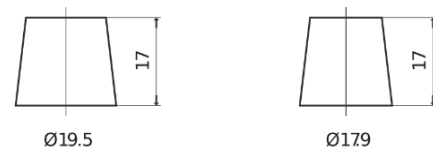

**Product overview**

Batteries for Trucks, Buses, Construction, Agriculture

**PowerPRO Agri&Construction EJ1723**

Part number	EJ1723
Technology	Flooded
EAN/GTIN	3661024036917
Voltage	12 V
Capacity	172.0 Ah
CCA	1390 A
Length	513 mm
Width	223 mm
Height	223 mm
Box size	D05
Polarity	ETN 3
Terminal Type	EN taper post
Hold Down	B0
Weights (subject of variation)	48.80 kg

**Polarity**

**Terminal Type**

Positive Terminal

Negative Terminal

**Hold Down**

Design, features and specifications are subject to change without notice. We disclaim any representation or warranty, express or implied, concerning the data or recommendations, and in no event shall be liable for any loss or damage claimed to have arisen as a result. Some products may not be available in your local market.