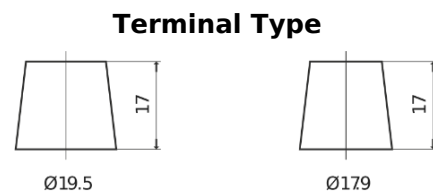

**Product overview**

Batteries for Trucks, Buses, Construction, Agriculture

**PowerPRO Agri&Construction EJ1523**

Part number	EJ1523
Technology	Flooded
EAN/GTIN	3661024036900
Voltage	12 V
Capacity	152.0 Ah
CCA	1130 A
Length	513 mm
Width	189 mm
Height	223 mm
Box size	D04
Polarity	ETN 3
Terminal Type	EN taper post
Hold Down	B0
Weights (subject of variation)	40.30 kg