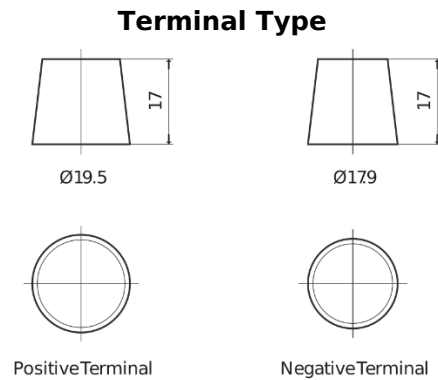

**Product overview**

Batteries for Marine and Leisure

**Dual AGM EP2100**

Part number	EP2100
Technology	AGM
EAN/GTIN	3661024035934
Voltage	12 V
Capacity	240 Ah
CCA	1200 A
Watt hour	2100 Wh
Length	518 mm
Width	274 mm
Height	240 mm
Box size	D06
Polarity	ETN 3
Terminal Type	EN taper post
Hold Down	B0
Weights (subject of variation)	70.00 kg