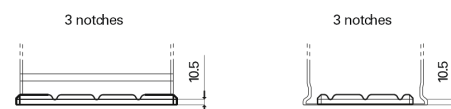

Product overview

Batteries for Trucks, Buses, Construction, Agriculture

PowerPRO Agri&Construction EJ1355

Part number	EJ1355
Technology	Flooded
EAN/GTIN	3661024036955
Voltage	12 V
Capacity	135.0 Ah
CCA	1000 A
Length	514 mm
Width	175 mm
Height	210 mm
Box size	DB8
Polarity	ETN 3
Terminal Type	EN taper post
Hold Down	B3
Weights (subject of variation)	36.00 kg

Polarity

Terminal Type

Positive Terminal

Negative Terminal

Hold Down

Design, features and specifications are subject to change without notice. We disclaim any representation or warranty, express or implied, concerning the data or recommendations, and in no event shall be liable for any loss or damage claimed to have arisen as a result. Some products may not be available in your local market.