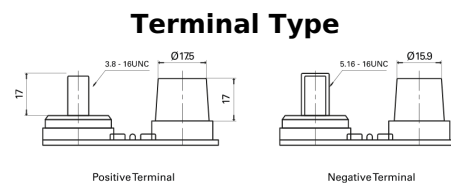

**Product overview**

Batteries for Trucks, Buses, Construction, Agriculture

**PowerPRO Agri&Construction EJ050C**

Part number	EJ050C
Technology	AGM
EAN/GTIN	3661024036979
Voltage	12 V
Capacity	50.0 Ah
CCA	800 A
Length	260 mm
Width	173 mm
Height	206 mm
Box size	G34
Polarity	ETN 1
Terminal Type	SAE M 3/8"- 5/16" taper&stud
Hold Down	B7
Weights (subject of variation)	17.90 kg