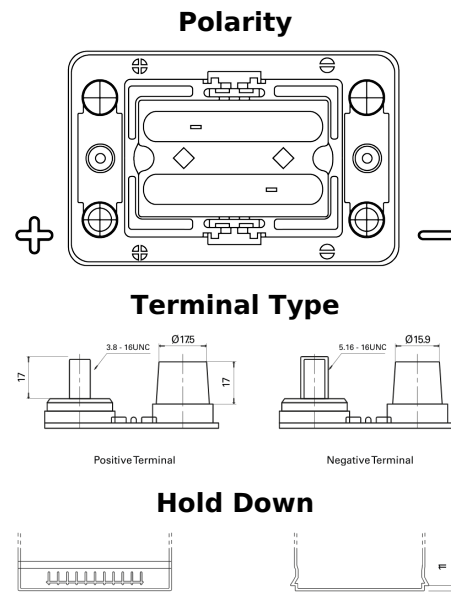

Product overview

Batteries for Trucks, Buses, Construction, Agriculture

PowerPRO Agri&Construction EJ050C

Part number	EJ050C
Technology	AGM
EAN/GTIN	3661024036979
Voltage	12 V
Capacity	50.0 Ah
CCA	800 A
Length	260 mm
Width	173 mm
Height	206 mm
Box size	G34
Polarity	ETN 1
Terminal Type	SAE M 3/8" - 5/16" taper&stud
Hold Down	B7
Weights (subject of variation)	17.90 kg