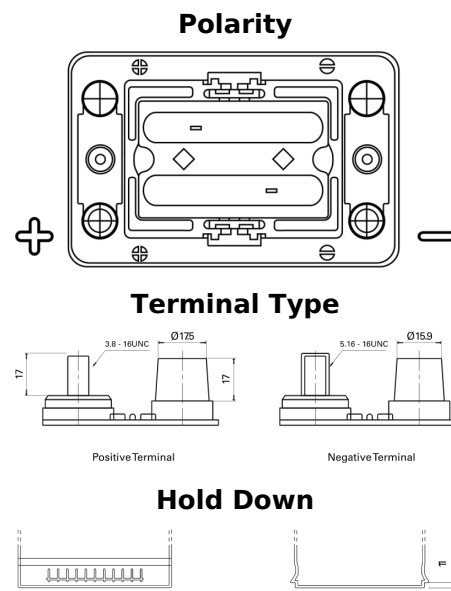

**Product overview**

Batteries for Trucks, Buses, Construction, Agriculture

**PowerPRO Agri&Construction EJ050C**

Part number	EJ050C
Technology	AGM
EAN/GTIN	3661024036979
Voltage	12 V
Capacity	50.0 Ah
CCA	800 A
Length	260 mm
Width	173 mm
Height	206 mm
Box size	G34
Polarity	ETN 1
Terminal Type	SAE M 3/8"- 5/16" taper&stud
Hold Down	B7
Weights (subject of variation)	17.90 kg