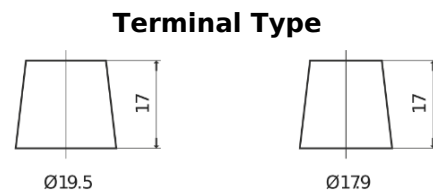

**Product overview**

Batteries for Trucks, Buses, Construction, Agriculture

**StartPRO EG2253**

Part number	EG2253
Technology	Flooded
EAN/GTIN	3661024037549
Voltage	12 V
Capacity	225.0 Ah
CCA	1200 A
Length	518 mm
Width	274 mm
Height	240 mm
Box size	D06
Polarity	ETN 3
Terminal Type	EN taper post
Hold Down	B0
Weights (subject of variation)	54.90 kg