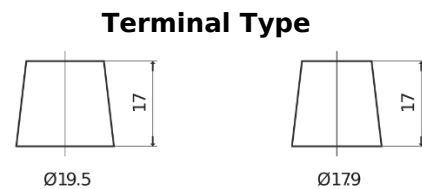

Batteries for Trucks, Buses, Construction, Agriculture

EndurancePRO EFB FX2253

Part number	FX2253
Technology	EFB
EAN/GTIN	3661024046480
Voltage	12 V
Capacity	225 Ah
CCA	1150 A
Length	518 mm
Width	274 mm
Height	240 mm
Box size	D06
Polarity	ETN 3
Terminal Type	EN taper post
Hold Down	B0
Weights (subject of variation)	60.10 kg