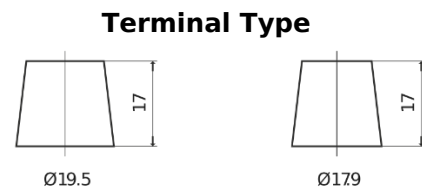

**Product overview**

Batteries for Trucks, Buses, Construction, Agriculture

**EndurancePRO EFB EX2253**

Part number	EX2253
Technology	EFB
EAN/GTIN	3661024036702
Voltage	12 V
Capacity	225 Ah
CCA	1150 A
Length	518 mm
Width	274 mm
Height	240 mm
Box size	D06
Polarity	ETN 3
Terminal Type	EN taper post
Hold Down	B0
Weights (subject of variation)	60.10 kg