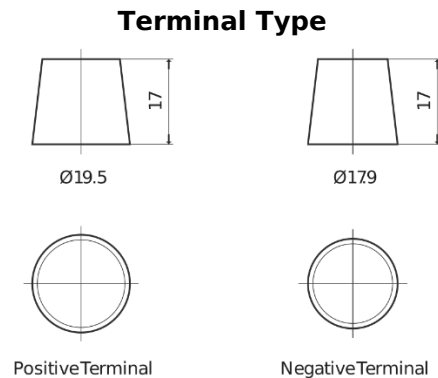

Product overview

Batteries for Trucks, Buses, Construction, Agriculture

EndurancePRO EFB CX2253

Part number	CX2253
Technology	EFB
EAN/GTIN	3661024016704
Voltage	12 V
Capacity	225 Ah
CCA	1150 A
Length	518 mm
Width	274 mm
Height	240 mm
Box size	D06
Polarity	ETN 3
Terminal Type	EN taper post
Hold Down	B0
Weights (subject of variation)	60.10 kg