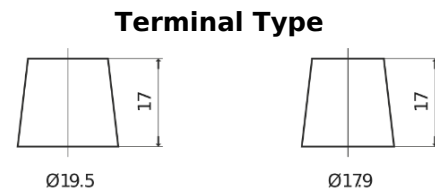

Product overview

Batteries for Trucks, Buses, Construction, Agriculture

StartPRO EG1403

Part number	EG1403
Technology	Flooded
EAN/GTIN	3661024035422
Voltage	12 V
Capacity	140.0 Ah
CCA	800 A
Length	513 mm
Width	189 mm
Height	223 mm
Box size	D04
Polarity	ETN 3
Terminal Type	EN taper post
Hold Down	B0
Weights (subject of variation)	34.10 kg