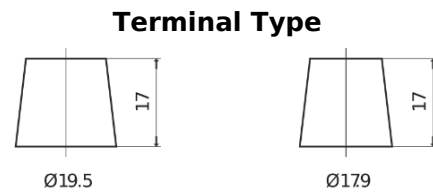

Product overview

Batteries for Trucks, Buses, Construction, Agriculture

StartPRO EG1403

Part number	EG1403
Technology	Flooded
EAN/GTIN	3661024035422
Voltage	12 V
Capacity	140.0 Ah
CCA	800 A
Length	513 mm
Width	189 mm
Height	223 mm
Box size	D04
Polarity	ETN 3
Terminal Type	EN taper post
Hold Down	B0
Weights (subject of variation)	34.10 kg