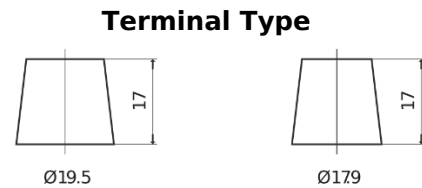

**Product overview**

Batteries for Trucks, Buses, Construction, Agriculture

**Endurance+PRO Gel FD2103**

Part number	FD2103
Technology	GEL
EAN/GTIN	3661024046961
Voltage	12 V
Capacity	210 Ah
CCA	1030 A
Length	518 mm
Width	274 mm
Height	240 mm
Box size	D06
Polarity	ETN 3
Terminal Type	EN taper post
Hold Down	B0
Weights (subject of variation)	63.50 kg