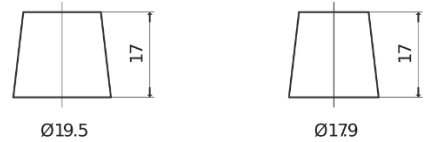

**Product overview**

Batteries for Cars

**Plus CB455**

Part number	CB455
Technology	Flooded
EAN/GTIN	3661024014380
Voltage	12 V
Capacity	45 Ah
CCA	330 A
Length	237 mm
Width	127 mm
Height	227 mm
Box size	B24
Polarity	ETN 1
Terminal Type	EN taper post
Hold Down	B0
Weights (subject of variation)	11.40 kg

**Polarity**

**Terminal Type**

Positive Terminal

Negative Terminal

**Hold Down**

Design, features and specifications are subject to change without notice. We disclaim any representation or warranty, express or implied, concerning the data or recommendations, and in no event shall be liable for any loss or damage claimed to have arisen as a result. Some products may not be available in your local market.