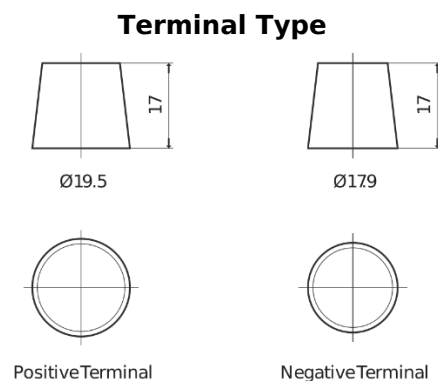

Product overview

Batteries for Trucks, Buses, Construction, Agriculture

StartPRO EG1353

Part number	EG1353
Technology	Flooded
EAN/GTIN	3661024035545
Voltage	12 V
Capacity	135.0 Ah
CCA	1000 A
Length	514 mm
Width	218 mm
Height	210 mm
Box size	DB9
Polarity	ETN 3
Terminal Type	EN taper post
Hold Down	B0
Weights (subject of variation)	39.80 kg