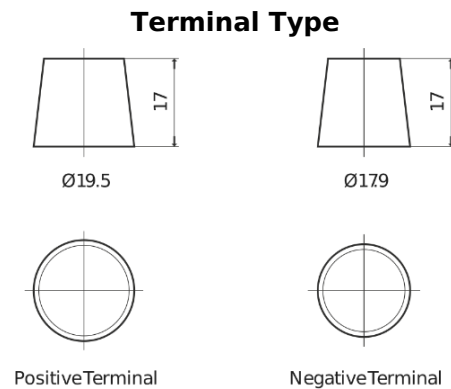

**Product overview**

Batteries for Trucks, Buses, Construction, Agriculture

**StartPRO EG1353**

|                                |               |
|--------------------------------|---------------|
| Part number                    | EG1353        |
| Technology                     | Flooded       |
| EAN/GTIN                       | 3661024035545 |
| Voltage                        | 12 V          |
| Capacity                       | 135.0 Ah      |
| CCA                            | 1000 A        |
| Length                         | 514 mm        |
| Width                          | 218 mm        |
| Height                         | 210 mm        |
| Box size                       | DB9           |
| Polarity                       | ETN 3         |
| Terminal Type                  | EN taper post |
| Hold Down                      | B0            |
| Weights (subject of variation) | 39.80 kg      |