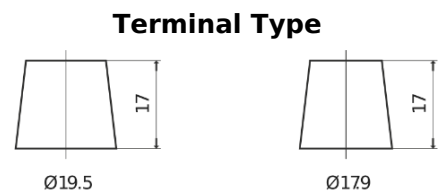

Product overview

Batteries for Trucks, Buses, Construction, Agriculture

StartPRO EG1250

Part number	EG1250
Technology	Flooded
EAN/GTIN	3661024035408
Voltage	12 V
Capacity	125.0 Ah
CCA	760 A
Length	349 mm
Width	175 mm
Height	285 mm
Box size	D03
Polarity	ETN 0
Terminal Type	EN taper post
Hold Down	B0
Weights (subject of variation)	29.50 kg