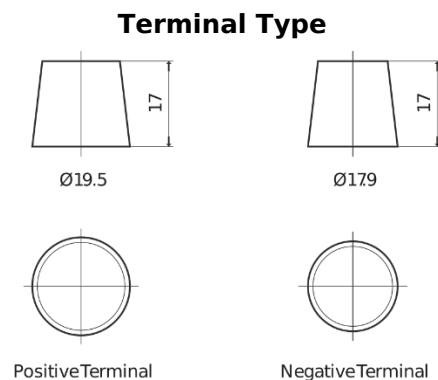

Product overview

Batteries for Trucks, Buses, Construction, Agriculture

StartPRO EG1206

Part number	EG1206
Technology	Flooded
EAN/GTIN	3661024037013
Voltage	12 V
Capacity	120.0 Ah
CCA	680 A
Length	510 mm
Width	175 mm
Height	225 mm
Box size	D08
Polarity	ETN 4
Terminal Type	EN taper post
Hold Down	B3
Weights (subject of variation)	31.80 kg