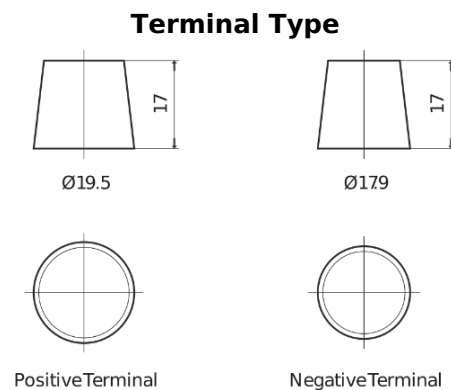

**Product overview**

Batteries for Trucks, Buses, Construction, Agriculture

**StartPRO EG1206**

Part number	EG1206
Technology	Flooded
EAN/GTIN	3661024037013
Voltage	12 V
Capacity	120.0 Ah
CCA	680 A
Length	510 mm
Width	175 mm
Height	225 mm
Box size	D08
Polarity	ETN 4
Terminal Type	EN taper post
Hold Down	B3
Weights (subject of variation)	31.80 kg