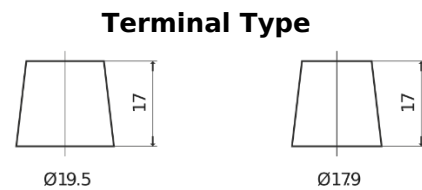

**Product overview**

Batteries for Marine and Leisure

**Equipment GEL ES2400**

Part number	ES2400
Technology	GEL
EAN/GTIN	3661024035750
Voltage	12 V
Capacity	210 Ah
Watt hour	2400 Wh
Length	518 mm
Width	274 mm
Height	240 mm
Box size	D06
Polarity	ETN 3
Terminal Type	EN taper post
Hold Down	B0
Weights (subject of variation)	63.50 kg