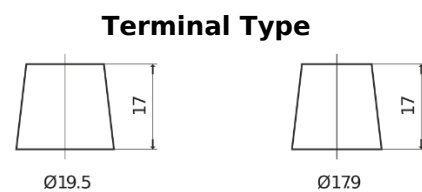

**Product overview**

Batteries for Trucks, Buses, Construction, Agriculture

**Endurance+PRO Gel TD2103T**

|                                |               |
|--------------------------------|---------------|
| Part number                    | TD2103T       |
| Technology                     | GEL           |
| EAN/GTIN                       | 3661024057462 |
| Voltage                        | 12 V          |
| Capacity                       | 210 Ah        |
| CCA                            | 800 A         |
| Length                         | 518 mm        |
| Width                          | 274 mm        |
| Height                         | 240 mm        |
| Box size                       | D06           |
| Polarity                       | ETN 3         |
| Terminal Type                  | EN taper post |
| Hold Down                      | B0            |
| Weights (subject of variation) | 66.00 kg      |