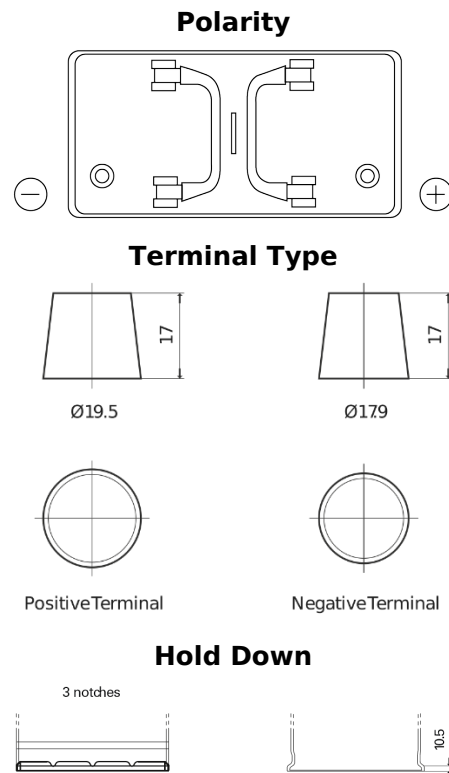

**Product overview**

Batteries for Trucks, Buses, Construction, Agriculture

**StartPRO EG1102**

Part number	EG1102
Technology	Flooded
EAN/GTIN	3661024035392
Voltage	12 V
Capacity	110.0 Ah
CCA	750 A
Length	349 mm
Width	175 mm
Height	235 mm
Box size	D02
Polarity	ETN 0
Terminal Type	EN taper post
Hold Down	B1
Weights (subject of variation)	25.40 kg