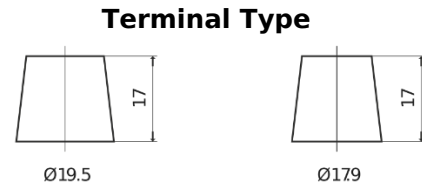

Product overview

Batteries for Trucks, Buses, Construction, Agriculture

StartPRO EG1101

Part number	EG1101
Technology	Flooded
EAN/GTIN	3661024035385
Voltage	12 V
Capacity	110.0 Ah
CCA	750 A
Length	349 mm
Width	175 mm
Height	235 mm
Box size	D02
Polarity	ETN 1
Terminal Type	EN taper post
Hold Down	B0
Weights (subject of variation)	25.40 kg