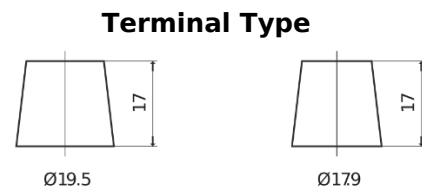

Product overview

Batteries for Trucks, Buses, Construction, Agriculture

Endurance+PRO Gel CD2103T

Part number	CD2103T
Technology	GEL
EAN/GTIN	3661024016988
Voltage	12 V
Capacity	210 Ah
CCA	800 A
Length	518 mm
Width	274 mm
Height	240 mm
Box size	D06
Polarity	ETN 3
Terminal Type	EN taper post
Hold Down	B0
Weights (subject of variation)	66.00 kg