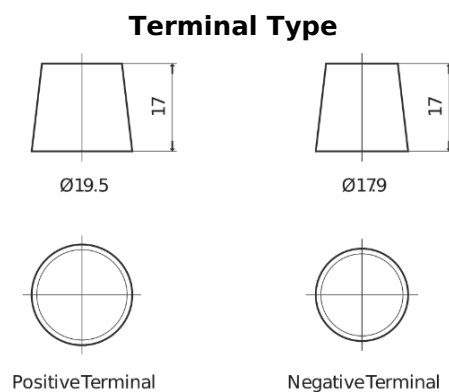

**Product overview**

Batteries for Trucks, Buses, Construction, Agriculture

**PowerPRO EF2353**

Part number	EF2353
Technology	Flooded
EAN/GTIN	3661024035323
Voltage	12 V
Capacity	235.0 Ah
CCA	1300 A
Length	518 mm
Width	274 mm
Height	240 mm
Box size	D06
Polarity	ETN 3
Terminal Type	EN taper post
Hold Down	B0
Weights (subject of variation)	56.30 kg