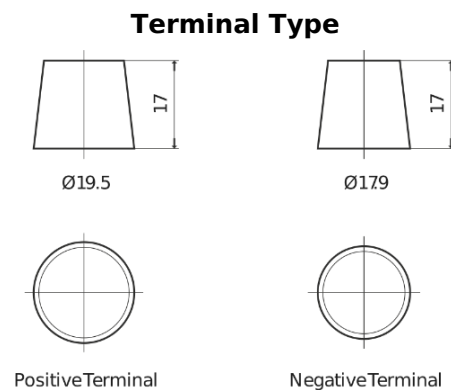

Product overview

Batteries for Trucks, Buses, Construction, Agriculture

PowerPRO EF1853

Part number	EF1853
Technology	Flooded
EAN/GTIN	3661024035316
Voltage	12 V
Capacity	185.0 Ah
CCA	1150 A
Length	513 mm
Width	223 mm
Height	223 mm
Box size	D05
Polarity	ETN 3
Terminal Type	EN taper post
Hold Down	B0
Weights (subject of variation)	43.90 kg