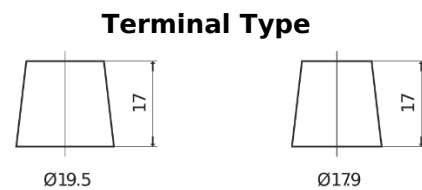

Product overview

Batteries for Trucks, Buses, Construction, Agriculture

PowerPRO Agri&Construction CJ1723

Part number	CJ1723
Technology	Flooded
EAN/GTIN	3661024016759
Voltage	12 V
Capacity	172 Ah
CCA	1390 A
Length	513 mm
Width	223 mm
Height	223 mm
Box size	D05
Polarity	ETN 3
Terminal Type	EN taper post
Hold Down	B0
Weights (subject of variation)	48.80 kg