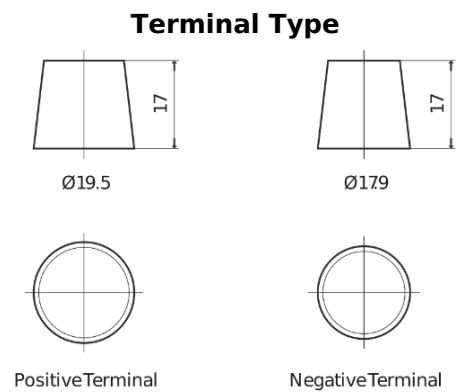

**Product overview**

Batteries for Trucks, Buses, Construction, Agriculture

**PowerPRO EF1250**

Part number	EF1250
Technology	Flooded
EAN/GTIN	3661024037945
Voltage	12 V
Capacity	125.0 Ah
CCA	850 A
Length	349 mm
Width	175 mm
Height	285 mm
Box size	D03
Polarity	ETN 0
Terminal Type	EN taper post
Hold Down	B0
Weights (subject of variation)	31.00 kg