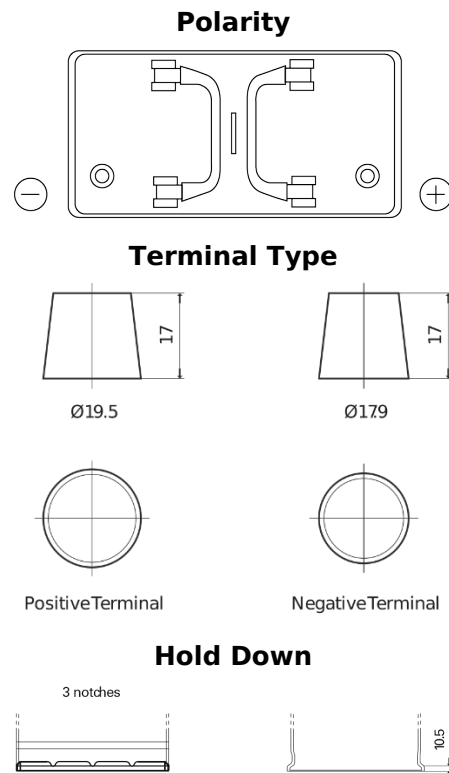

Product overview

Batteries for Trucks, Buses, Construction, Agriculture

PowerPRO EF1202

Part number	EF1202
Technology	Flooded
EAN/GTIN	3661024035279
Voltage	12 V
Capacity	120.0 Ah
CCA	870 A
Length	349 mm
Width	175 mm
Height	235 mm
Box size	D02
Polarity	ETN 0
Terminal Type	EN taper post
Hold Down	B1
Weights (subject of variation)	27.50 kg