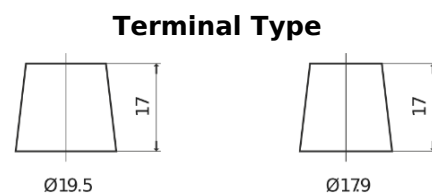

Product overview

Batteries for Trucks, Buses, Construction, Agriculture

StrongPRO EFB+ EE2353

Part number	EE2353
Technology	EFB
EAN/GTIN	3661024036870
Voltage	12 V
Capacity	235.0 Ah
CCA	1200 A
Length	518 mm
Width	274 mm
Height	240 mm
Box size	D06
Polarity	ETN 3
Terminal Type	EN taper post
Hold Down	B0
Weights (subject of variation)	58.20 kg