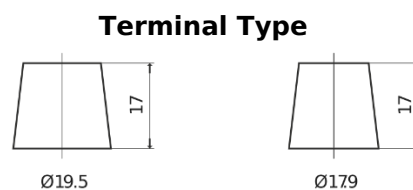

Product overview

Batteries for Trucks, Buses, Construction, Agriculture

PowerPRO TF1853

Part number	TF1853
Technology	Flooded
EAN/GTIN	3661024055314
Voltage	12 V
Capacity	185 Ah
CCA	1150 A
Length	513 mm
Width	223 mm
Height	223 mm
Box size	D05
Polarity	ETN 3
Terminal Type	EN taper post
Hold Down	B0
Weights (subject of variation)	43.90 kg