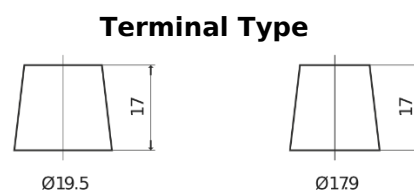

Product overview

Batteries for Trucks, Buses, Construction, Agriculture

PowerPRO EF1853

Part number	EF1853
Technology	Flooded
EAN/GTIN	3661024035316
Voltage	12 V
Capacity	185 Ah
CCA	1150 A
Length	513 mm
Width	223 mm
Height	223 mm
Box size	D05
Polarity	ETN 3
Terminal Type	EN taper post
Hold Down	B0
Weights (subject of variation)	43.90 kg