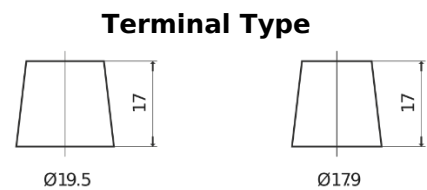

Product overview

Batteries for Trucks, Buses, Construction, Agriculture

PowerPRO CF1853

Part number	CF1853
Technology	Flooded
EAN/GTIN	3661024015318
Voltage	12 V
Capacity	185 Ah
CCA	1150 A
Length	513 mm
Width	223 mm
Height	223 mm
Box size	D05
Polarity	ETN 3
Terminal Type	EN taper post
Hold Down	B0
Weights (subject of variation)	43.90 kg