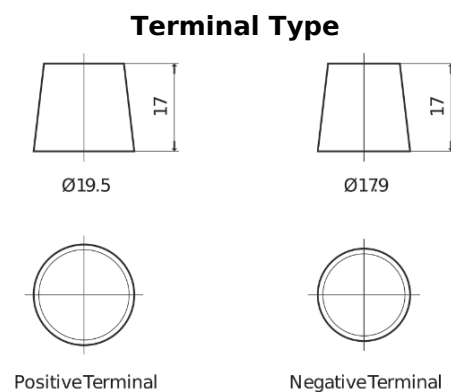

**Product overview**

Batteries for Trucks, Buses, Construction, Agriculture

**Endurance+PRO Gel ED2103T**

Part number	ED2103T
Technology	GEL
EAN/GTIN	3661024037624
Voltage	12 V
Capacity	210.0 Ah
CCA	800 A
Length	518 mm
Width	274 mm
Height	240 mm
Box size	D06
Polarity	ETN 3
Terminal Type	EN taper post
Hold Down	B0
Weights (subject of variation)	66.00 kg