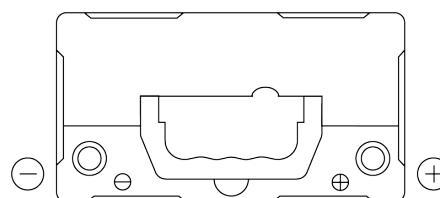

Product overview

Batteries for Cars

Technica TB454

Part number	TB454
Technology	Flooded
EAN/GTIN	3661024054379
Voltage	12 V
Capacity	45 Ah
CCA	330 A
Length	237 mm
Width	127 mm
Height	227 mm
Box size	B24
Polarity	ETN 0
Terminal Type	EN taper post
Hold Down	B0
Weights (subject of variation)	11.40 kg

Polarity

Terminal Type

Positive Terminal

Negative Terminal

Hold Down

Design, features and specifications are subject to change without notice. We disclaim any representation or warranty, express or implied, concerning the data or recommendations, and in no event shall be liable for any loss or damage claimed to have arisen as a result. Some products may not be available in your local market.