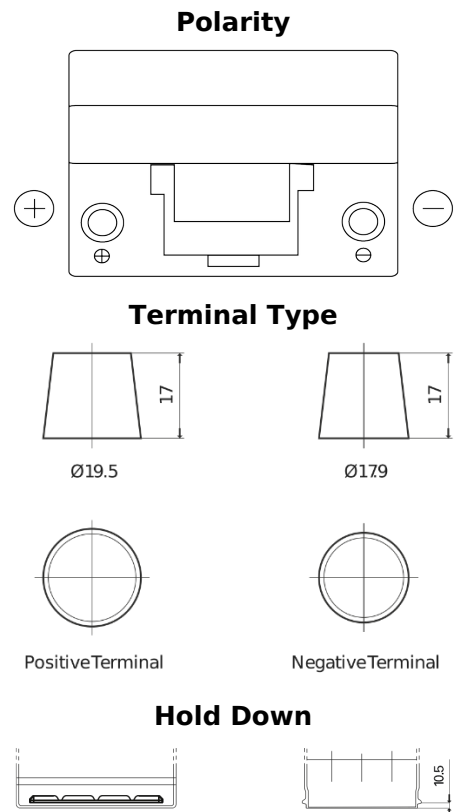

Product overview

Batteries for Cars

Classic EC905

Part number	EC905
Technology	Flooded
EAN/GTIN	3661024034760
Voltage	12 V
Capacity	90 Ah
CCA	680 A
Length	306 mm
Width	173 mm
Height	222 mm
Box size	D31
Polarity	ETN 1
Terminal Type	EN taper post
Hold Down	Korean B1
Weights (subject of variation)	19.90 kg