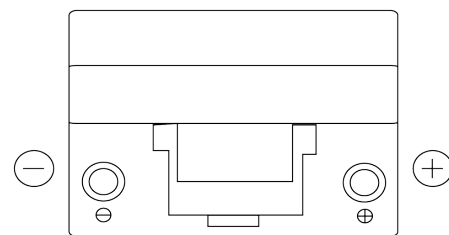

Product overview

Batteries for Cars

Classic EC904

Part number	EC904
Technology	Flooded
EAN/GTIN	3661024034753
Voltage	12 V
Capacity	90 Ah
CCA	680 A
Length	306 mm
Width	173 mm
Height	222 mm
Box size	D31
Polarity	ETN 0
Terminal Type	EN taper post
Hold Down	Korean B1
Weights (subject of variation)	19.90 kg

Polarity

Terminal Type

Positive Terminal

Negative Terminal

Hold Down

Design, features and specifications are subject to change without notice. We disclaim any representation or warranty, express or implied, concerning the data or recommendations, and in no event shall be liable for any loss or damage claimed to have arisen as a result. Some products may not be available in your local market.