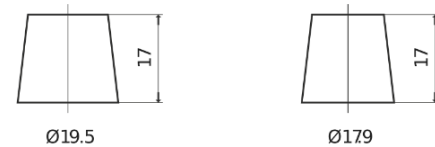

Terminal Type