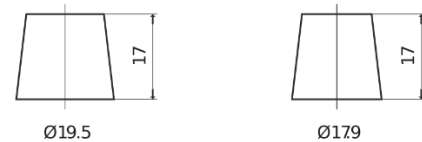

Product overview

Batteries for Cars

Classic EC900

Part number	EC900
Technology	Flooded
EAN/GTIN	3661024034838
Voltage	12 V
Capacity	90 Ah
CCA	720 A
Length	353 mm
Width	175 mm
Height	190 mm
Box size	L05
Polarity	ETN 0
Terminal Type	EN taper post
Hold Down	B13
Weights (subject of variation)	20.50 kg

Polarity

Terminal Type

Positive Terminal

Negative Terminal

Hold Down

Design, features and specifications are subject to change without notice. We disclaim any representation or warranty, express or implied, concerning the data or recommendations, and in no event shall be liable for any loss or damage claimed to have arisen as a result. Some products may not be available in your local market.