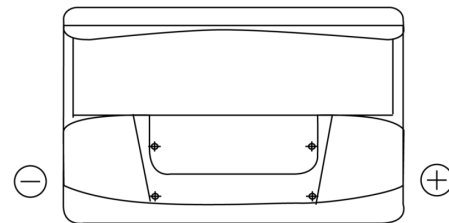

Product overview

Batteries for Cars

Classic EC700

| | |
|--------------------------------|---------------|
| Part number | EC700 |
| Technology | Flooded |
| EAN/GTIN | 3661024034821 |
| Voltage | 12 V |
| Capacity | 70.0 Ah |
| CCA | 640 A |
| Length | 278 mm |
| Width | 175 mm |
| Height | 190 mm |
| Box size | L03 |
| Polarity | ETN 0 |
| Terminal Type | EN taper post |
| Hold Down | B13 |
| Weights (subject of variation) | 16.00 kg |

Polarity

Terminal Type

Positive Terminal

Negative Terminal

Hold Down

Design, features and specifications are subject to change without notice. We disclaim any representation or warranty, express or implied, concerning the data or recommendations, and in no event shall be liable for any loss or damage claimed to have arisen as a result. Some products may not be available in your local market.