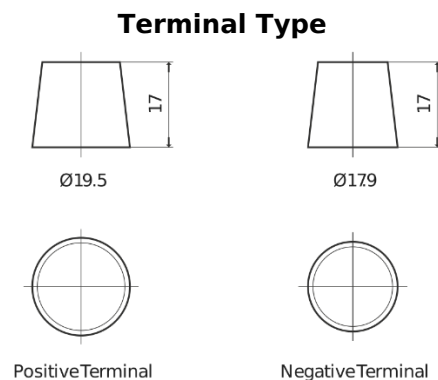

Product overview

Batteries for Trucks, Buses, Construction, Agriculture

EndurancePRO EFB TX1803

Part number	TX1803
Technology	EFB
EAN/GTIN	3661024056625
Voltage	12 V
Capacity	180 Ah
CCA	1000 A
Length	513 mm
Width	223 mm
Height	223 mm
Box size	D05
Polarity	ETN 3
Terminal Type	EN taper post
Hold Down	B0
Weights (subject of variation)	46.10 kg