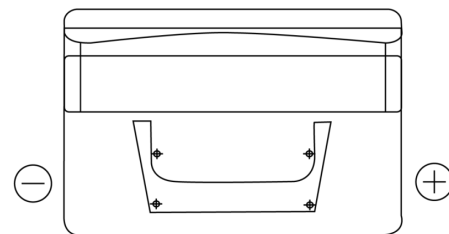

**Product overview**

Batteries for Cars

**Classic EC652**

Part number	EC652
Technology	Flooded
EAN/GTIN	3661024034869
Voltage	12 V
Capacity	65.0 Ah
CCA	540 A
Length	278 mm
Width	175 mm
Height	175 mm
Box size	LB3
Polarity	ETN 0
Terminal Type	EN taper post
Hold Down	B13
Weights (subject of variation)	14.50 kg

**Polarity**

**Terminal Type**

**Hold Down**

Design, features and specifications are subject to change without notice. We disclaim any representation or warranty, express or implied, concerning the data or recommendations, and in no event shall be liable for any loss or damage claimed to have arisen as a result. Some products may not be available in your local market.