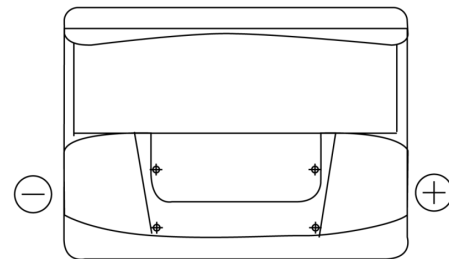

**Product overview**

Batteries for Cars

**Classic EC550**

|                                |               |
|--------------------------------|---------------|
| Part number                    | EC550         |
| Technology                     | Flooded       |
| EAN/GTIN                       | 3661024034807 |
| Voltage                        | 12 V          |
| Capacity                       | 55.0 Ah       |
| CCA                            | 460 A         |
| Length                         | 242 mm        |
| Width                          | 175 mm        |
| Height                         | 190 mm        |
| Box size                       | L02           |
| Polarity                       | ETN 0         |
| Terminal Type                  | EN taper post |
| Hold Down                      | B13           |
| Weights (subject of variation) | 13.50 kg      |

**Polarity**

**Terminal Type**

Positive Terminal      Negative Terminal

**Hold Down**

Design, features and specifications are subject to change without notice. We disclaim any representation or warranty, express or implied, concerning the data or recommendations, and in no event shall be liable for any loss or damage claimed to have arisen as a result. Some products may not be available in your local market.