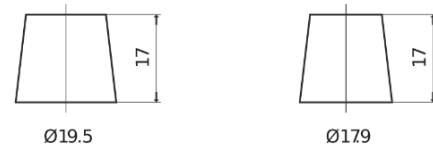

**Product overview**

Batteries for Cars

**Classic EC550**

|                                |               |
|--------------------------------|---------------|
| Part number                    | EC550         |
| Technology                     | Flooded       |
| EAN/GTIN                       | 3661024034807 |
| Voltage                        | 12 V          |
| Capacity                       | 55.0 Ah       |
| CCA                            | 460 A         |
| Length                         | 242 mm        |
| Width                          | 175 mm        |
| Height                         | 190 mm        |
| Box size                       | L02           |
| Polarity                       | ETN 0         |
| Terminal Type                  | EN taper post |
| Hold Down                      | B13           |
| Weights (subject of variation) | 13.50 kg      |

**Polarity**

**Terminal Type**

Positive Terminal      Negative Terminal

**Hold Down**

Design, features and specifications are subject to change without notice. We disclaim any representation or warranty, express or implied, concerning the data or recommendations, and in no event shall be liable for any loss or damage claimed to have arisen as a result. Some products may not be available in your local market.