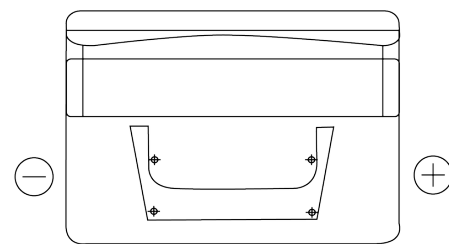

Product overview

Batteries for Cars

Classic EC542

| | |
|--------------------------------|---------------|
| Part number | EC542 |
| Technology | Flooded |
| EAN/GTIN | 3661024034852 |
| Voltage | 12 V |
| Capacity | 54 Ah |
| CCA | 500 A |
| Length | 242 mm |
| Width | 175 mm |
| Height | 175 mm |
| Box size | LB2 |
| Polarity | ETN 0 |
| Terminal Type | EN taper post |
| Hold Down | B13 |
| Weights (subject of variation) | 12.90 kg |

Polarity

Terminal Type

Positive Terminal

Negative Terminal

Hold Down

Design, features and specifications are subject to change without notice. We disclaim any representation or warranty, express or implied, concerning the data or recommendations, and in no event shall be liable for any loss or damage claimed to have arisen as a result. Some products may not be available in your local market.