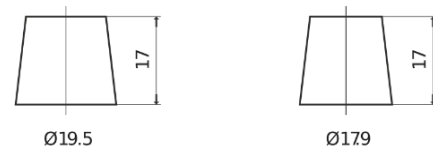

Product overview

Batteries for Cars

Classic EC440

Part number	EC440
Technology	Flooded
EAN/GTIN	3661024034784
Voltage	12 V
Capacity	44.0 Ah
CCA	360 A
Length	207 mm
Width	175 mm
Height	190 mm
Box size	L01
Polarity	ETN 0
Terminal Type	EN taper post
Hold Down	B13
Weights (subject of variation)	11.10 kg

Polarity

Terminal Type

Positive Terminal

Negative Terminal

Hold Down

Design, features and specifications are subject to change without notice. We disclaim any representation or warranty, express or implied, concerning the data or recommendations, and in no event shall be liable for any loss or damage claimed to have arisen as a result. Some products may not be available in your local market.