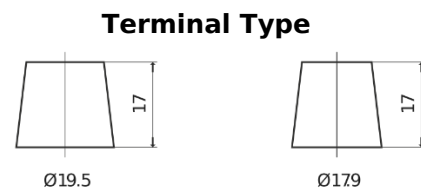

Product overview

Batteries for Trucks, Buses, Construction, Agriculture

EndurancePRO EFB EX1803

Part number	EX1803
Technology	EFB
EAN/GTIN	3661024036696
Voltage	12 V
Capacity	180 Ah
CCA	1000 A
Length	513 mm
Width	223 mm
Height	223 mm
Box size	D05
Polarity	ETN 3
Terminal Type	EN taper post
Hold Down	B0
Weights (subject of variation)	46.10 kg