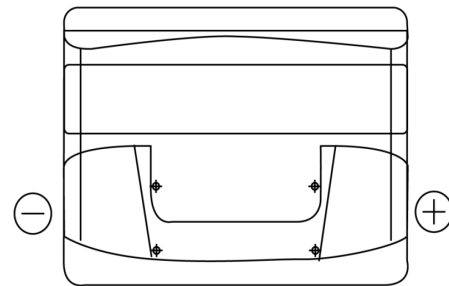

Product overview

Batteries for Cars

Classic EC440

Part number	EC440
Technology	Flooded
EAN/GTIN	3661024034784
Voltage	12 V
Capacity	44.0 Ah
CCA	360 A
Length	207 mm
Width	175 mm
Height	190 mm
Box size	L01
Polarity	ETN 0
Terminal Type	EN taper post
Hold Down	B13
Weights (subject of variation)	11.10 kg

Polarity

Terminal Type

Positive Terminal

Negative Terminal

Hold Down

Design, features and specifications are subject to change without notice. We disclaim any representation or warranty, express or implied, concerning the data or recommendations, and in no event shall be liable for any loss or damage claimed to have arisen as a result. Some products may not be available in your local market.