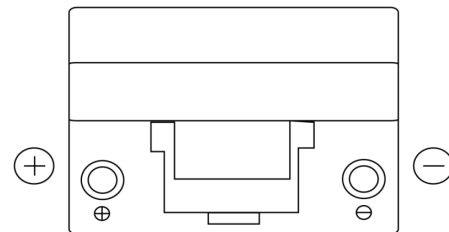

**Product overview**

Batteries for Cars

**Excell EB955**

Part number	EB955
Technology	Flooded
EAN/GTIN	3661024034463
Voltage	12 V
Capacity	95.0 Ah
CCA	760 A
Length	306 mm
Width	173 mm
Height	222 mm
Box size	D31
Polarity	ETN 1
Terminal Type	EN taper post
Hold Down	Korean B1
Weights (subject of variation)	20.60 kg

**Polarity**

**Terminal Type**

**Hold Down**

Design, features and specifications are subject to change without notice. We disclaim any representation or warranty, express or implied, concerning the data or recommendations, and in no event shall be liable for any loss or damage claimed to have arisen as a result. Some products may not be available in your local market.