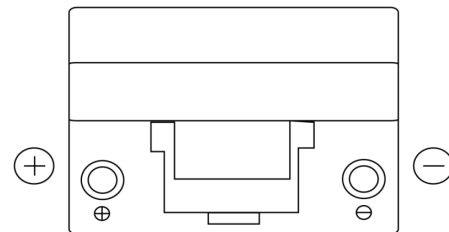

**Product overview**

Batteries for Cars

**Excell EB955**

|                                |               |
|--------------------------------|---------------|
| Part number                    | EB955         |
| Technology                     | Flooded       |
| EAN/GTIN                       | 3661024034463 |
| Voltage                        | 12 V          |
| Capacity                       | 95.0 Ah       |
| CCA                            | 760 A         |
| Length                         | 306 mm        |
| Width                          | 173 mm        |
| Height                         | 222 mm        |
| Box size                       | D31           |
| Polarity                       | ETN 1         |
| Terminal Type                  | EN taper post |
| Hold Down                      | Korean B1     |
| Weights (subject of variation) | 20.60 kg      |

**Polarity**

**Terminal Type**

**Hold Down**

Design, features and specifications are subject to change without notice. We disclaim any representation or warranty, express or implied, concerning the data or recommendations, and in no event shall be liable for any loss or damage claimed to have arisen as a result. Some products may not be available in your local market.