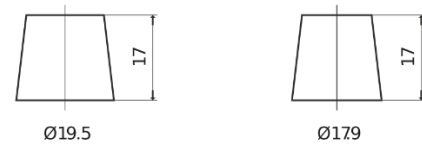

Product overview

Batteries for Cars

Formula FB454

Part number	FB454
Technology	Flooded
EAN/GTIN	3661024044370
Voltage	12 V
Capacity	45 Ah
CCA	330 A
Length	237 mm
Width	127 mm
Height	227 mm
Box size	B24
Polarity	ETN 0
Terminal Type	EN taper post
Hold Down	B0
Weights (subject of variation)	11.40 kg

Polarity

Terminal Type

Positive Terminal

Negative Terminal

Hold Down

Design, features and specifications are subject to change without notice. We disclaim any representation or warranty, express or implied, concerning the data or recommendations, and in no event shall be liable for any loss or damage claimed to have arisen as a result. Some products may not be available in your local market.