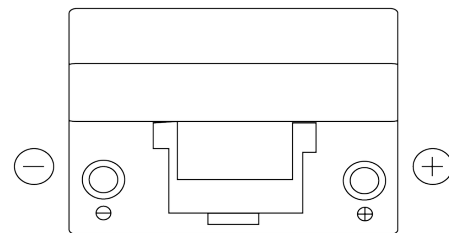

Product overview

Batteries for Cars

Excell EB954

Part number	EB954
Technology	Flooded
EAN/GTIN	3661024034456
Voltage	12 V
Capacity	95 Ah
CCA	760 A
Length	306 mm
Width	173 mm
Height	222 mm
Box size	D31
Polarity	ETN 0
Terminal Type	EN taper post
Hold Down	Korean B1
Weights (subject of variation)	20.60 kg

Polarity

Terminal Type

Positive Terminal

Negative Terminal

Hold Down

Design, features and specifications are subject to change without notice. We disclaim any representation or warranty, express or implied, concerning the data or recommendations, and in no event shall be liable for any loss or damage claimed to have arisen as a result. Some products may not be available in your local market.