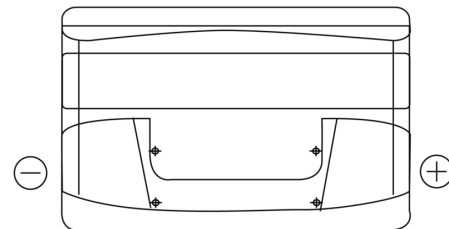

Product overview

Batteries for Cars

Excell EB852

Part number	EB852
Technology	Flooded
EAN/GTIN	3661024034661
Voltage	12 V
Capacity	85.0 Ah
CCA	760 A
Length	353 mm
Width	175 mm
Height	175 mm
Box size	LB5
Polarity	ETN 0
Terminal Type	EN taper post
Hold Down	B13
Weights (subject of variation)	19.40 kg

Polarity

Terminal Type

Positive Terminal

Negative Terminal

Hold Down

Design, features and specifications are subject to change without notice. We disclaim any representation or warranty, express or implied, concerning the data or recommendations, and in no event shall be liable for any loss or damage claimed to have arisen as a result. Some products may not be available in your local market.