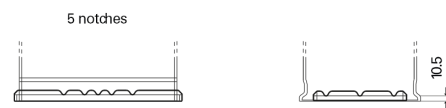

**Product overview**

Batteries for Cars

**Excell EB852**

|                                |               |
|--------------------------------|---------------|
| Part number                    | EB852         |
| Technology                     | Flooded       |
| EAN/GTIN                       | 3661024034661 |
| Voltage                        | 12 V          |
| Capacity                       | 85.0 Ah       |
| CCA                            | 760 A         |
| Length                         | 353 mm        |
| Width                          | 175 mm        |
| Height                         | 175 mm        |
| Box size                       | LB5           |
| Polarity                       | ETN 0         |
| Terminal Type                  | EN taper post |
| Hold Down                      | B13           |
| Weights (subject of variation) | 19.40 kg      |

**Polarity**

**Terminal Type**

Positive Terminal      Negative Terminal

**Hold Down**

Design, features and specifications are subject to change without notice. We disclaim any representation or warranty, express or implied, concerning the data or recommendations, and in no event shall be liable for any loss or damage claimed to have arisen as a result. Some products may not be available in your local market.