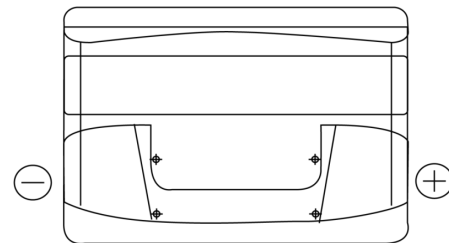

**Product overview**

Batteries for Cars

**Excell EB800**

Part number	EB800
Technology	Flooded
EAN/GTIN	3661024036443
Voltage	12 V
Capacity	80.0 Ah
CCA	640 A
Length	315 mm
Width	175 mm
Height	190 mm
Box size	L04
Polarity	ETN 0
Terminal Type	EN taper post
Hold Down	B13
Weights (subject of variation)	19.00 kg

**Polarity**

**Terminal Type**

Positive Terminal      Negative Terminal

**Hold Down**

Design, features and specifications are subject to change without notice. We disclaim any representation or warranty, express or implied, concerning the data or recommendations, and in no event shall be liable for any loss or damage claimed to have arisen as a result. Some products may not be available in your local market.