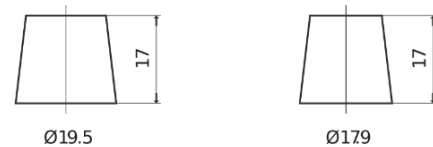

**Product overview**

Batteries for Cars

**Excell EB800**

Part number	EB800
Technology	Flooded
EAN/GTIN	3661024036443
Voltage	12 V
Capacity	80.0 Ah
CCA	640 A
Length	315 mm
Width	175 mm
Height	190 mm
Box size	L04
Polarity	ETN 0
Terminal Type	EN taper post
Hold Down	B13
Weights (subject of variation)	19.00 kg

**Polarity**

**Terminal Type**

Positive Terminal      Negative Terminal

**Hold Down**

Design, features and specifications are subject to change without notice. We disclaim any representation or warranty, express or implied, concerning the data or recommendations, and in no event shall be liable for any loss or damage claimed to have arisen as a result. Some products may not be available in your local market.