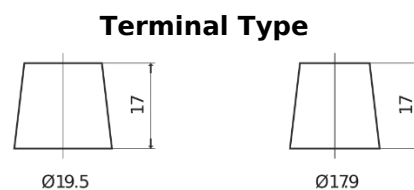

Product overview

Batteries for Marine and Leisure

Equipment ET1300

Part number	ET1300
Technology	Flooded
EAN/GTIN	3661024035880
Voltage	12 V
Capacity	180 Ah
Watt hour	1300 Wh
Length	513 mm
Width	223 mm
Height	223 mm
Box size	D05
Polarity	ETN 3
Terminal Type	EN taper post
Hold Down	B0
Weights (subject of variation)	49.70 kg