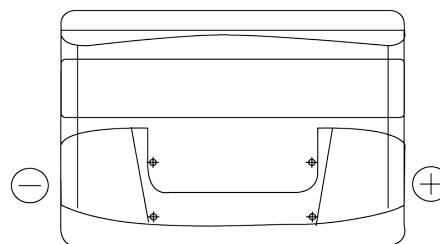

**Product overview**

Batteries for Cars

**Excell EB712**

Part number	EB712
Technology	Flooded
EAN/GTIN	3661024034647
Voltage	12 V
Capacity	71.0 Ah
CCA	670 A
Length	278 mm
Width	175 mm
Height	175 mm
Box size	LB3
Polarity	ETN 0
Terminal Type	EN taper post
Hold Down	B13
Weights (subject of variation)	15.30 kg

**Polarity**

**Terminal Type**

Positive Terminal

Negative Terminal

**Hold Down**

Design, features and specifications are subject to change without notice. We disclaim any representation or warranty, express or implied, concerning the data or recommendations, and in no event shall be liable for any loss or damage claimed to have arisen as a result. Some products may not be available in your local market.